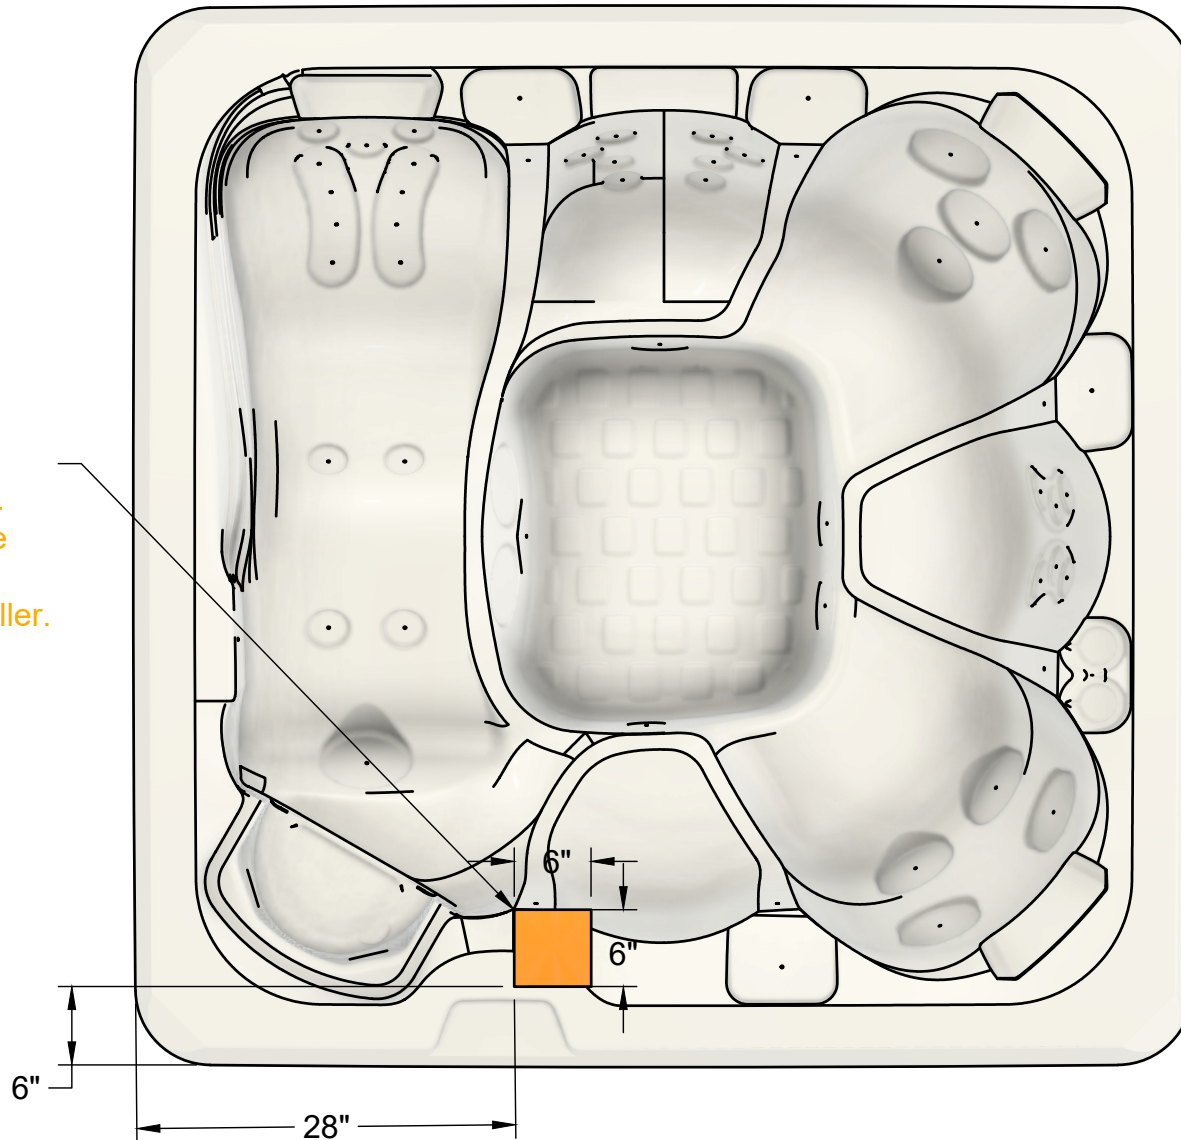

Run Electricity through this area. Leave appropriate length of wire to reach the spa controller.

| | |
|----------------------------|-------------------|
| Model: Enterprise | Drawn By: Highlen |
| Series: Legacy | Date: 4/15/2026 |
| Drawing: Electrical Hookup | |